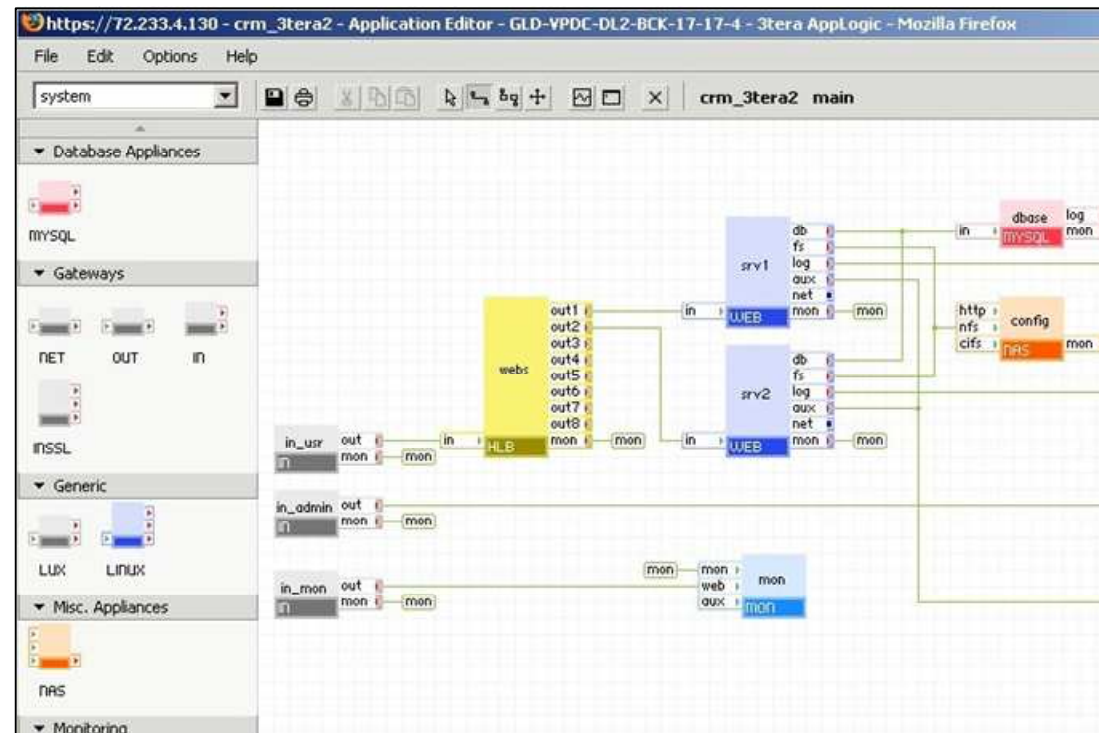

The DEV Cloud platform helps to optimize the software test and delivery cycle for greater agility and quality control in an environment of constant change. CariNet's DEV Cloud Services will help you create a more productive, dynamic yet stable test environment by assessing your requirements and then providing a strategic road map to the scalable cloud solution tailored to exceed your needs

- DEV Test Environment
- Existing Stack Availability
- Seamless Stack Portability
- Real World
- On Demand
- Scalable
- Affordable

carinet
betterServers. betterService.

Data center San Diego

carinet
betterServers. betterService.
8913 Complex Drive, San Diego, CA 92123
Phone: 858-574-3080 Fax: 858-544-3073

Date: 11/18/09

Scale:
1 in = 8.3 ft

Drawn By: MO

Job No.:

Sheet
1
Of 1 Sheet(s)