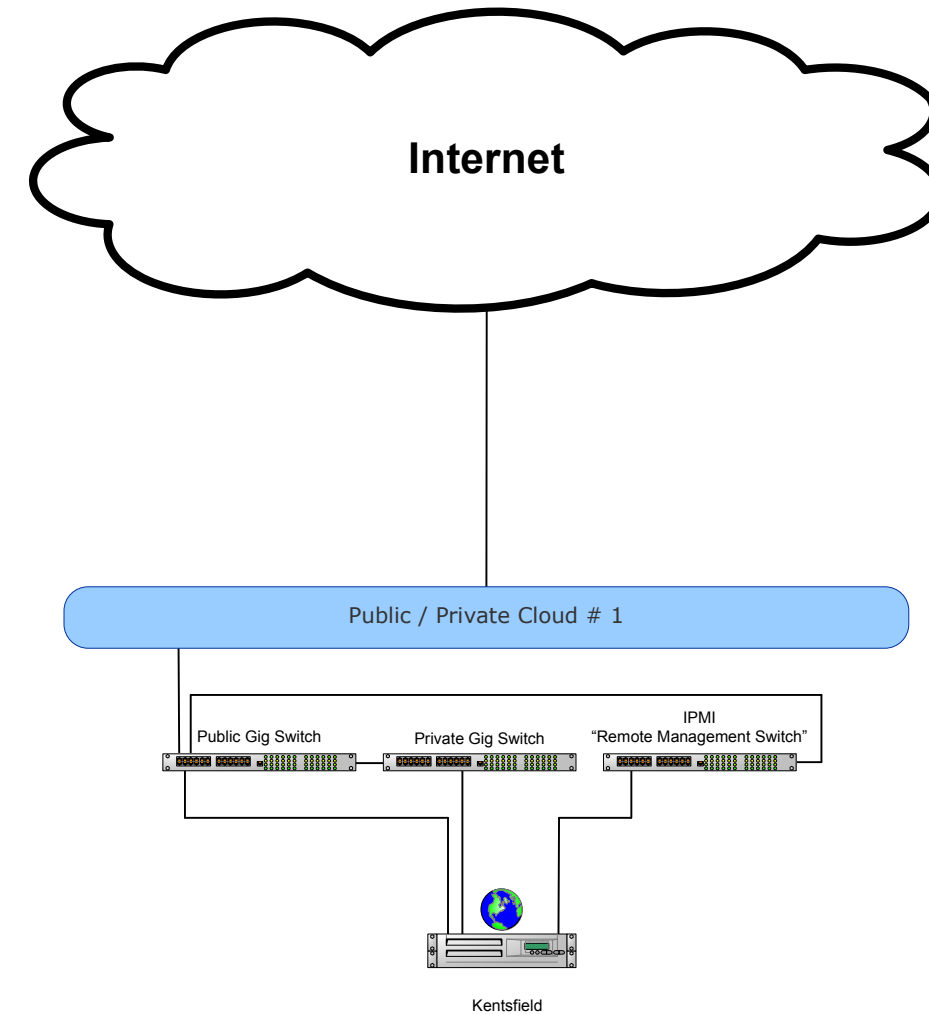

The DEV Cloud platform helps to optimize the software test and delivery cycle for greater agility and quality control in an environment of constant change. CariNet's DEV Cloud Services will help you create a more productive, dynamic yet stable test environment by assessing your requirements and then providing a strategic road map to the scalable cloud solution tailored to exceed your needs

- DEV Test Environment
- Existing Stack Availability
- Seamless Stack Portability
- Real World
- On Demand
- Scalable
- Affordable

carinet
betterServers. betterService.

Data center San Diego

carinet
betterServers. betterService.
8913 Complex Drive, San Diego, CA 92123
Phone: 858-574-3080 Fax: 858-544-3073

Date: 11/18/09

Scale:
1 in = 8.3 ft

Drawn By: MO

Job No.:

Sheet
1
Of 1 Sheet(s)